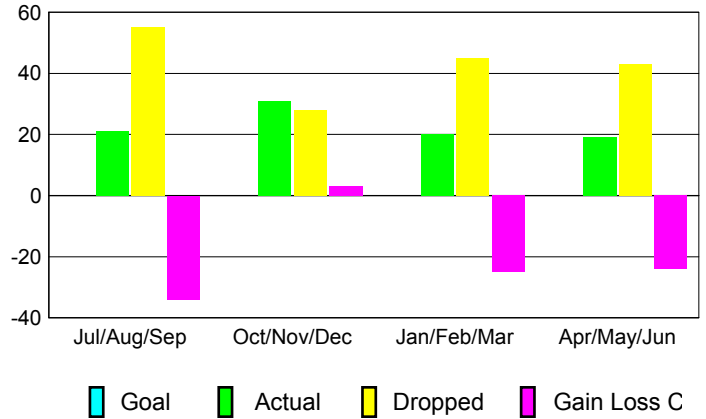

Membership Results 2012-2013
Goal, New, Dropped, Gain/Loss